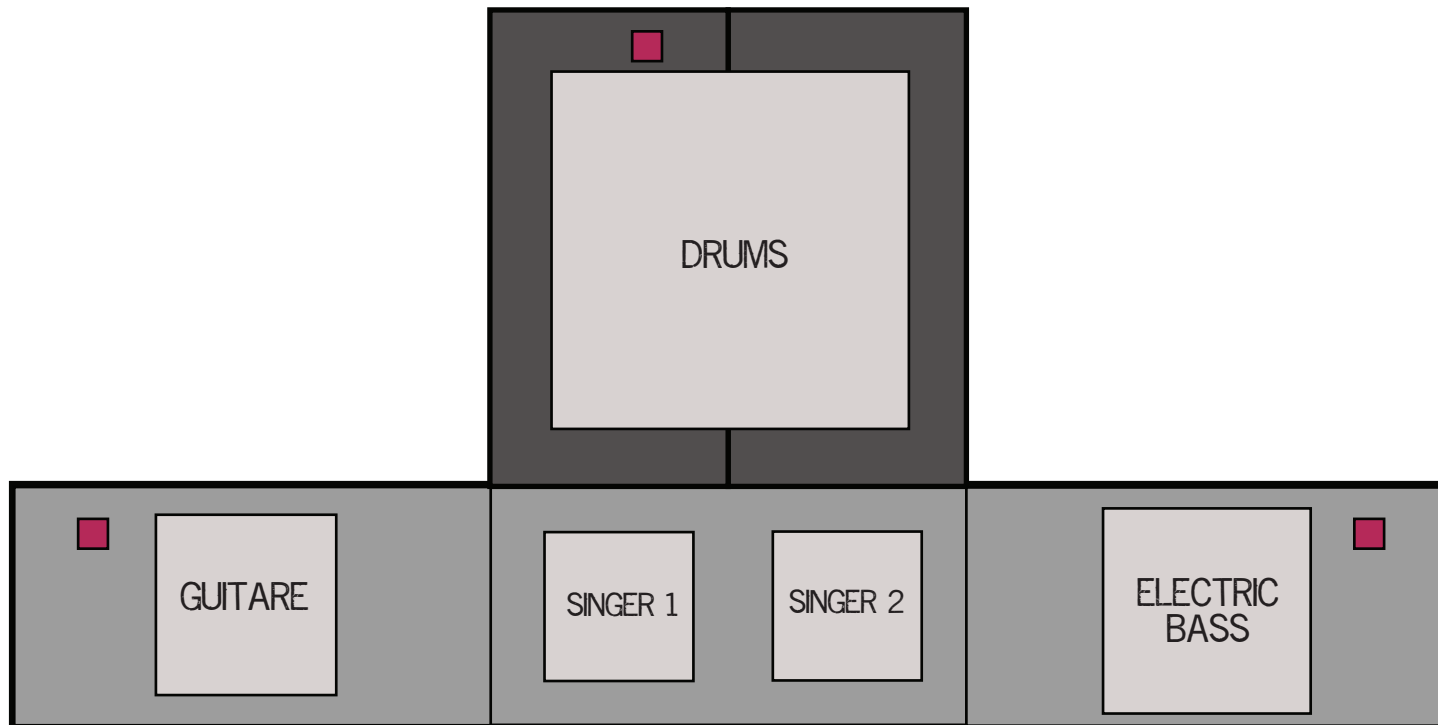

★ THE ★

ULTIMATE

S H O W B A N D

- = ELECTRICITY
- = FRONT ROW OF STAGE 24 X 4 (HEIGHT 12 INCHES)
- = DRUM RISERS 8 X 8 (HEIGHT 36 INCHES)