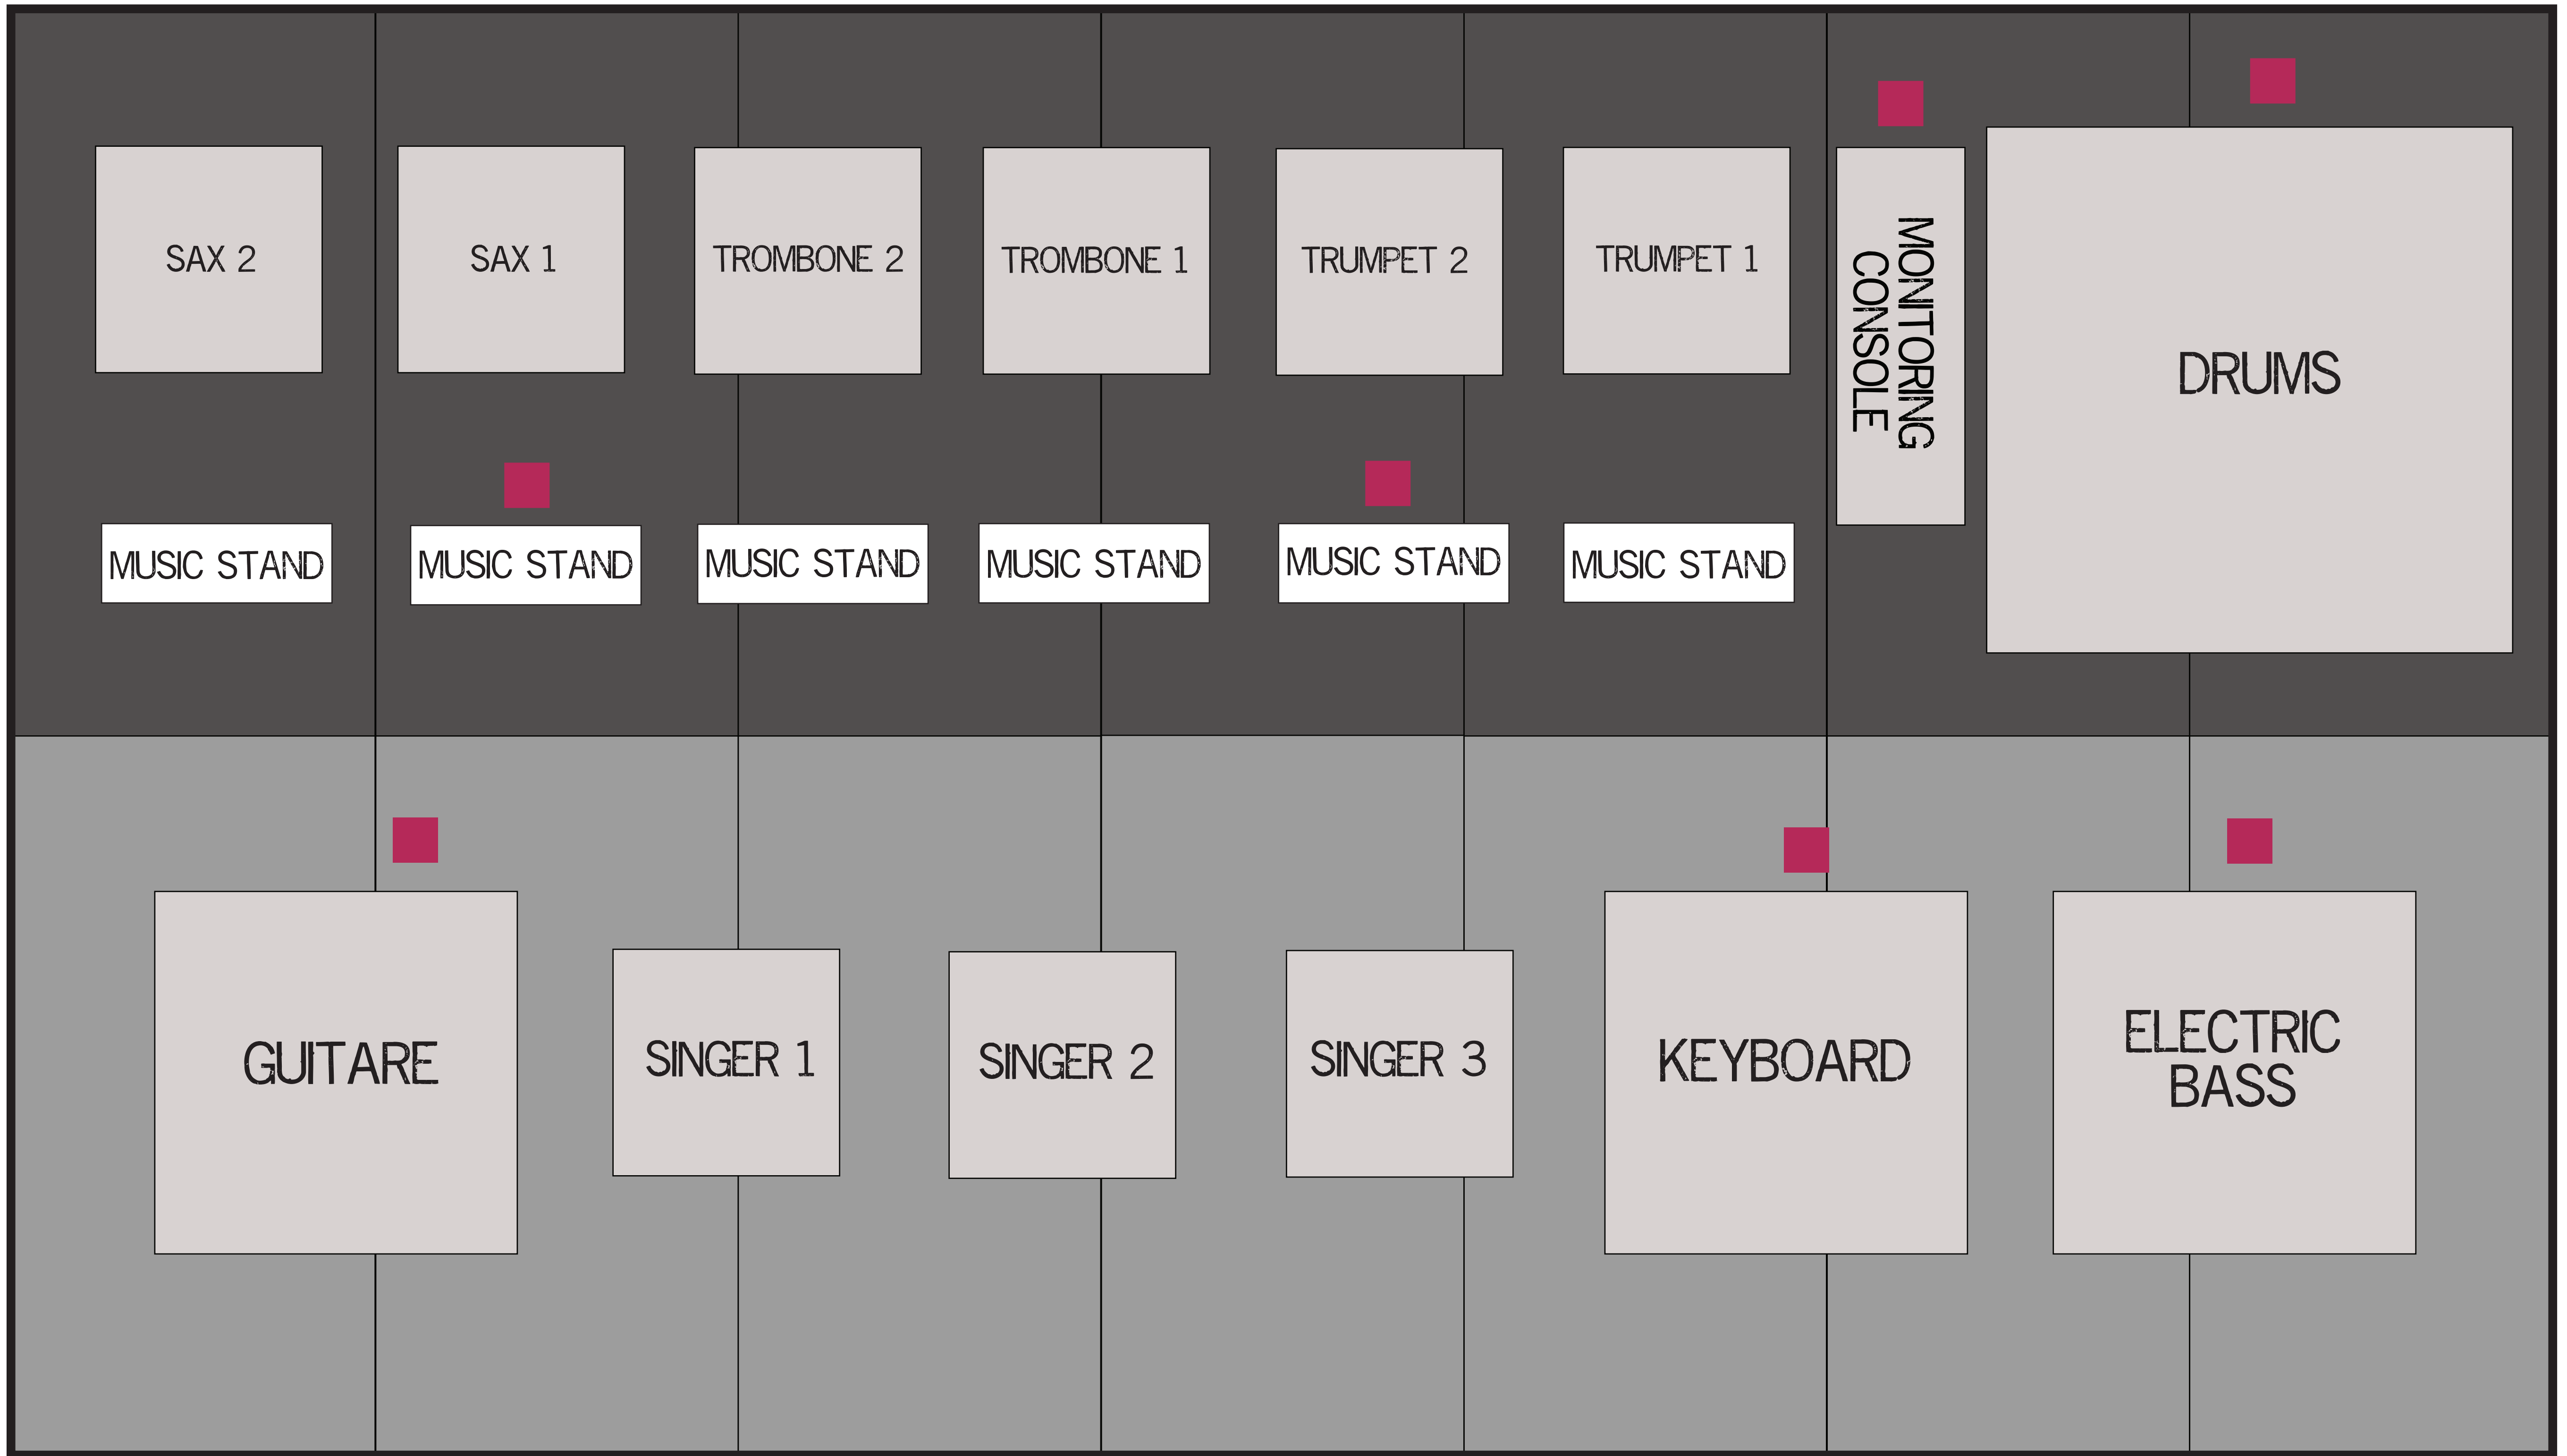

MONTREAL BACKBEAT SHOWBAND

FOH SNAKE
(PATCH)

■ = ELECTRICITY

■ = FRONT ROW OF STAGE 28 X 8 (HEIGHT 12 INCHES)

■ = BACK ROW OF STAGE 28X 8 (HEIGHT 30 INCHES)

MUSIC STAND

N.B. FOR A FAST CHANGE OVER, PLEASE TAKE NOTE THAT THOSE MUSIC STANDS CANNOT BE MOVED QUICKLY. 5 TO 8 MINUTES ARE REQUIRED. IT'S PREFERABLE TO KEEP THEM IN PLACE. PLEASE CALL US IF YOU HAVE ANY QUESTIONS. CHRISTIAN MORISSETTE (514) 891-9998